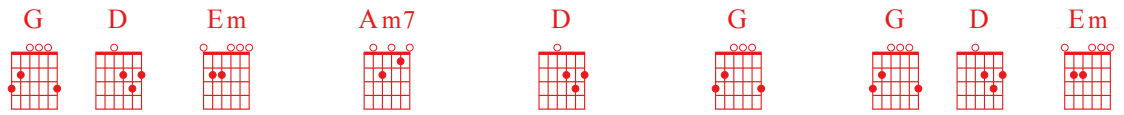

Adoramus te domine

Taizé

Soprano

Ooh ooh ooh Ad-or - a - mus te - do - min - e.

Alto

Tenor

Base