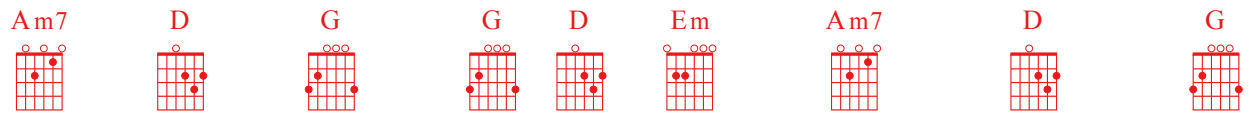

Taizé

Soprano

Ooh ooh ooh Ad-or - a - mus te - do - min - e.

Alto

Tenor

Base

7

Ooh ooh ooh Ad-or - a - mus te - do - min - e.

A

Ac.Gtr.

B7 Em

8
S
— to me

A

Ac.Gtr.

Detailed description: This is a musical score for the hymn 'O Lord hear our prayer'. It is arranged for Soprano, Alto, and Acoustic Guitar. The key signature is one sharp (F#) and the time signature is common time (C). The score is divided into three systems. The first system (measures 1-3) features the Soprano and Alto vocal lines. The Soprano part has lyrics: 'O Lord, hear my prayer — O Lord hear my prayer - wh - en you're ne -'. The Alto part has a melodic line. The Acoustic Guitar part has rests. Above the first system are six chord diagrams: Em, Em7, Am7, D, Em, and C. The second system (measures 4-7) features the Soprano and Alto vocal lines. The Soprano part has lyrics: 'ar com - fort me — O Lord hear my prayer — O Lord hear-my prayer. Come and lis-ten'. The Alto part has a melodic line. The Acoustic Guitar part has rests. Above the second system are eight chord diagrams: Am6, B7, Em, Em7, Am7, D, Em, and Am6. The third system (measures 8-11) features the Soprano and Alto vocal lines. The Soprano part has lyrics: '— to me'. The Alto part has a melodic line. The Acoustic Guitar part has rests. Above the third system are two chord diagrams: B7 and Em.